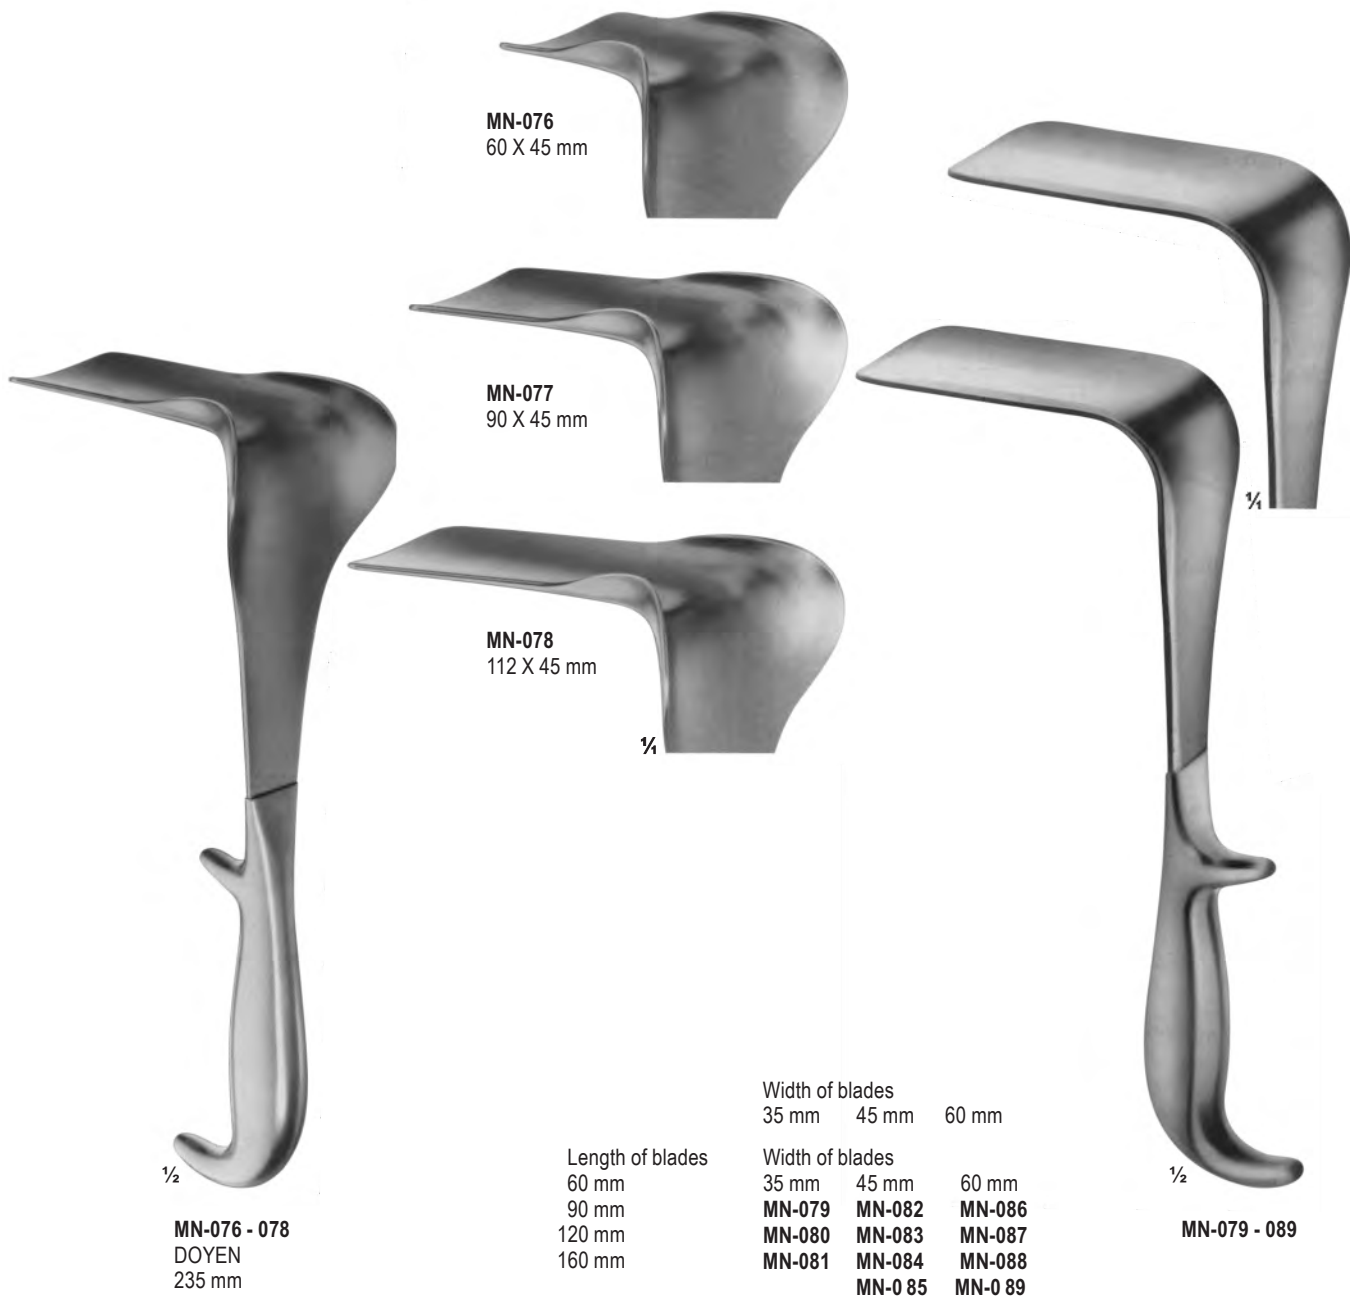

1/2

Slightly Concave

1/2

**MN-068 - 070**  
JACKSON  
175 mm

56 x 13 mm

1/2

**MN-071**  
BRAUN  
180 mm

60 x 10 mm

1/2

**MN-072**  
BRAUN  
180 mm

95 x 17 - 30 mm

1/2

**MN-073**  
MATHIEU  
For children  
and virgins  
210 mm

95 x 17-26 mm

1/2

**MN-074**  
MATHIEU  
for children and  
virgins fitting  
210 mm

**MN-075**  
Handle with cold light  
carrier for upper blades  
280 mm

1/2

VAGINAL SPECULA

**MN-090 - 094**  
 BREISKY  
 WIENER MODELL/  
 VIENNA PATTERN  
**MN-090** 100 X 20 mm  
**MN-091** 100 X 25 mm  
**MN-092** 100 X 30 mm  
**MN-093** 100 X 35 mm  
**MN-094** 100 X 40 mm  
 300 mm

VAGINAL & WOUND RETRACTOR / VAGINAL SPECULA

1/2

**MN-101**  
SIMON  
115 X 22 mm  
275 mm

1/2

**MN-102**  
AUVARD  
65 X 38 mm - 28 mm  
1,530 kg  
with fixed weight  
230 mm

1/2

**MN-103 - 104**  
AUVARD  
**MN-103** 75 X 42 mm  
( 40 mm )  
**MN-104** 105 X 43 mm  
( 40 mm )  
with detachable wight  
230 mm